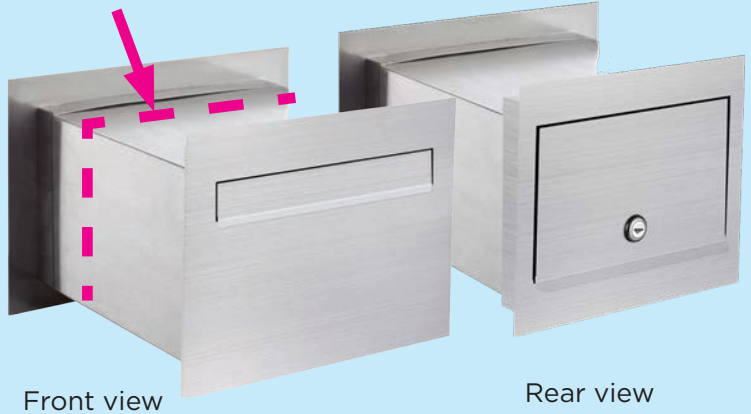

Letter/Parcel Boxes

Masons have a selection of high quality, lockable, stainless, galvanized and powder coated steel letterboxes and parcel boxes. They are waterproof, and resistant to rust and sun damage.

Extendable Brick or Block Letterbox Insert - Stainless Steel - LBRICKLNRSS

SIZE 30 x 30 x 23cm

STAINLESS STEEL

EXTENDABLE SLEEVE To fit brick or block letterboxes 23cm and up to 50cm

STYLISH Front & back plates with key lock

Extendable

Front view

Rear view

Extendable Brick or Block Letterbox Insert - Stainless Steel - LBRICKLNRBL

SIZE 30 x 30 x 23cm

STAINLESS STEEL Powder Coated Black

EXTENDABLE SLEEVE To fit brick or block letterboxes 23cm and up to 50cm

STYLISH Front & back plates with key lock

Extendable

Front view

Rear view

Small Parcel Box - LPARCELBOXBLSM A safe keep for delivery parcel with a push button lock

SIZE 51 x 31.8 x 50.5cm

GALVANISED STEEL Powder Coated